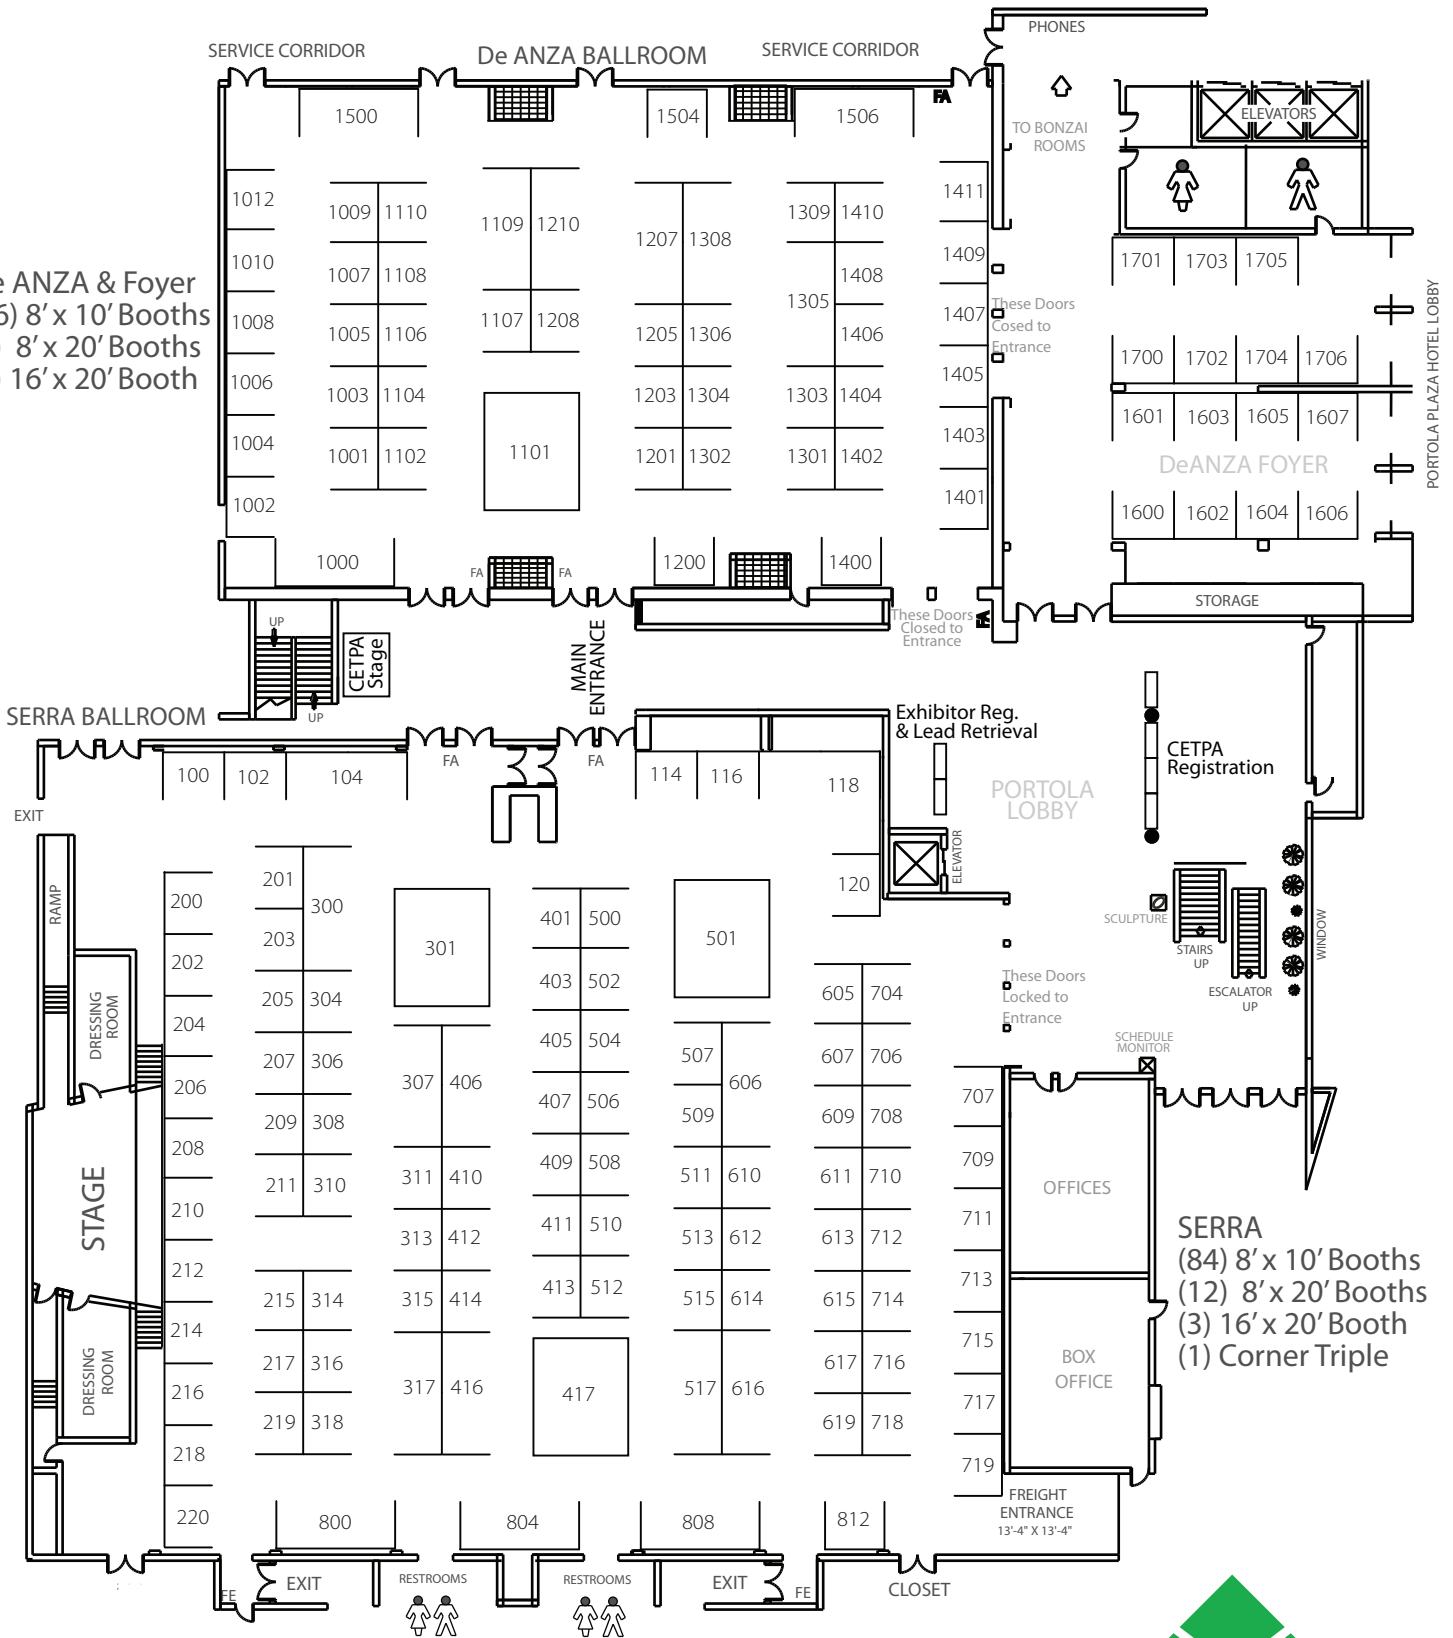

CETPA 2010

SERRA & De ANZA BALLROOMS

MONTEREY CONFERENCE CENTER

MONTEREY, CA.

De ANZA & Foyer
 (56) 8' x 10' Booths
 (8) 8' x 20' Booths
 (1) 16' x 20' Booth

SERRA
 (84) 8' x 10' Booths
 (12) 8' x 20' Booths
 (3) 16' x 20' Booth
 (1) Corner Triple